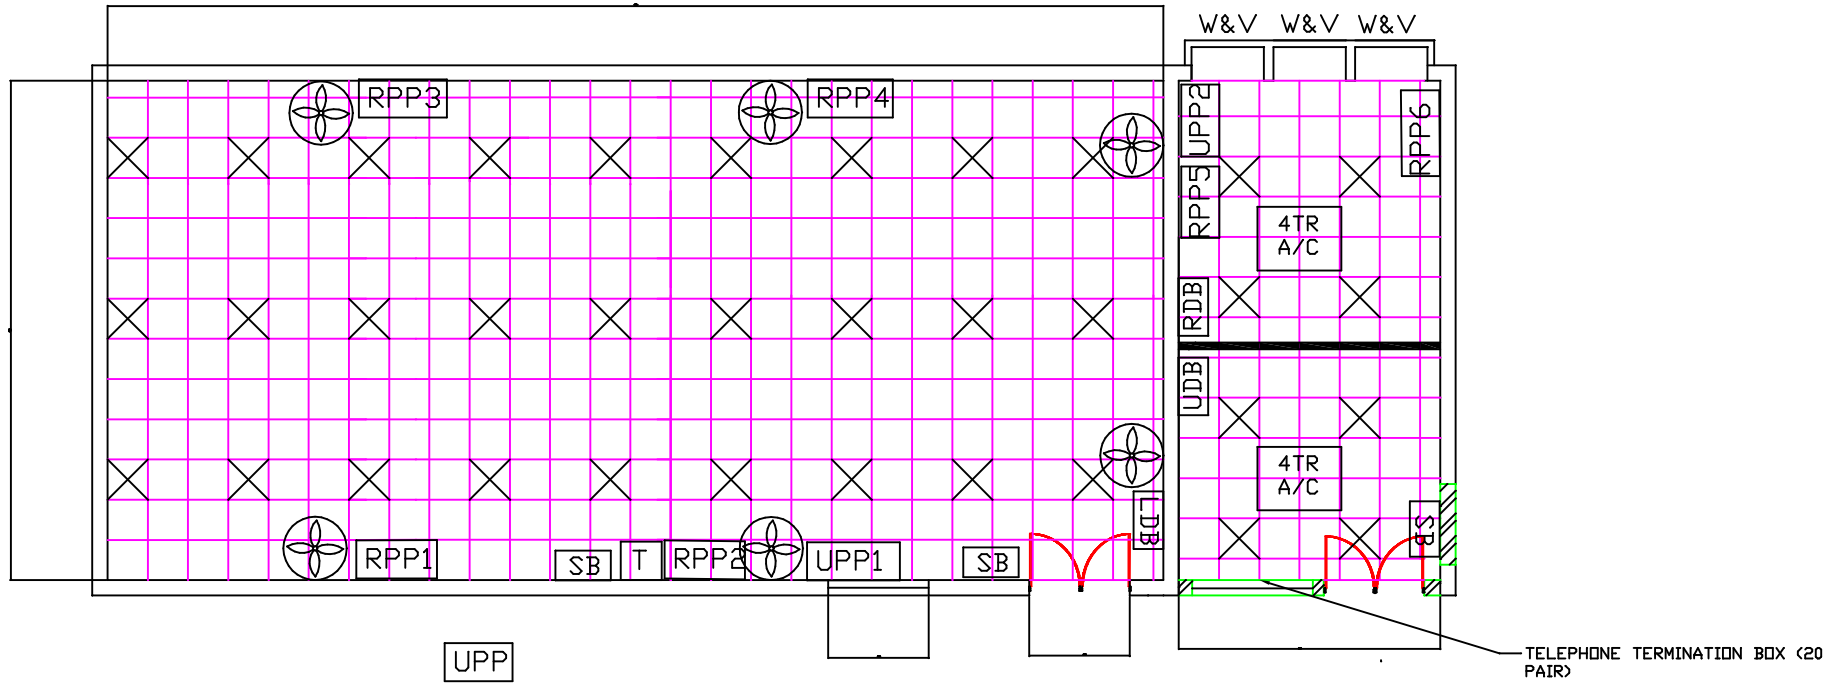

LIGHTING LAYOUT

PROPOSAL 2

TOOL CRIB ROOM
LIGHTING: 1 SW - 3LGTS

GEAR GRINDING ROOM
LIGHTING: 1 SW - 2 LGTS